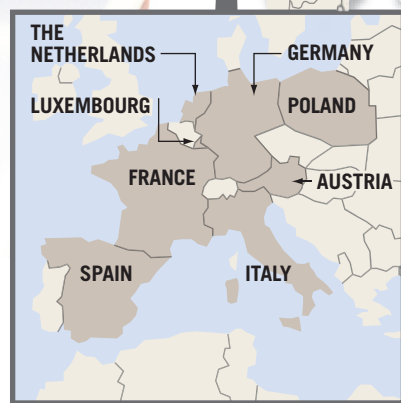

# Born in China, playing for other countries

At least 29 China-born women paddlers will be at this year's Beijing Olympics representing their adopted countries in all continents but Antarctica

## EUROPE

- FRANCE Xian Yifang (top, main)
- AUSTRIA

Li Qiangbing

Liu Jia

- LUXEMBOURG
- SPAIN

Ni Xialian

Zhu Fang

Shen Yanfei

## AFRICA

- CONGO Yang Fen